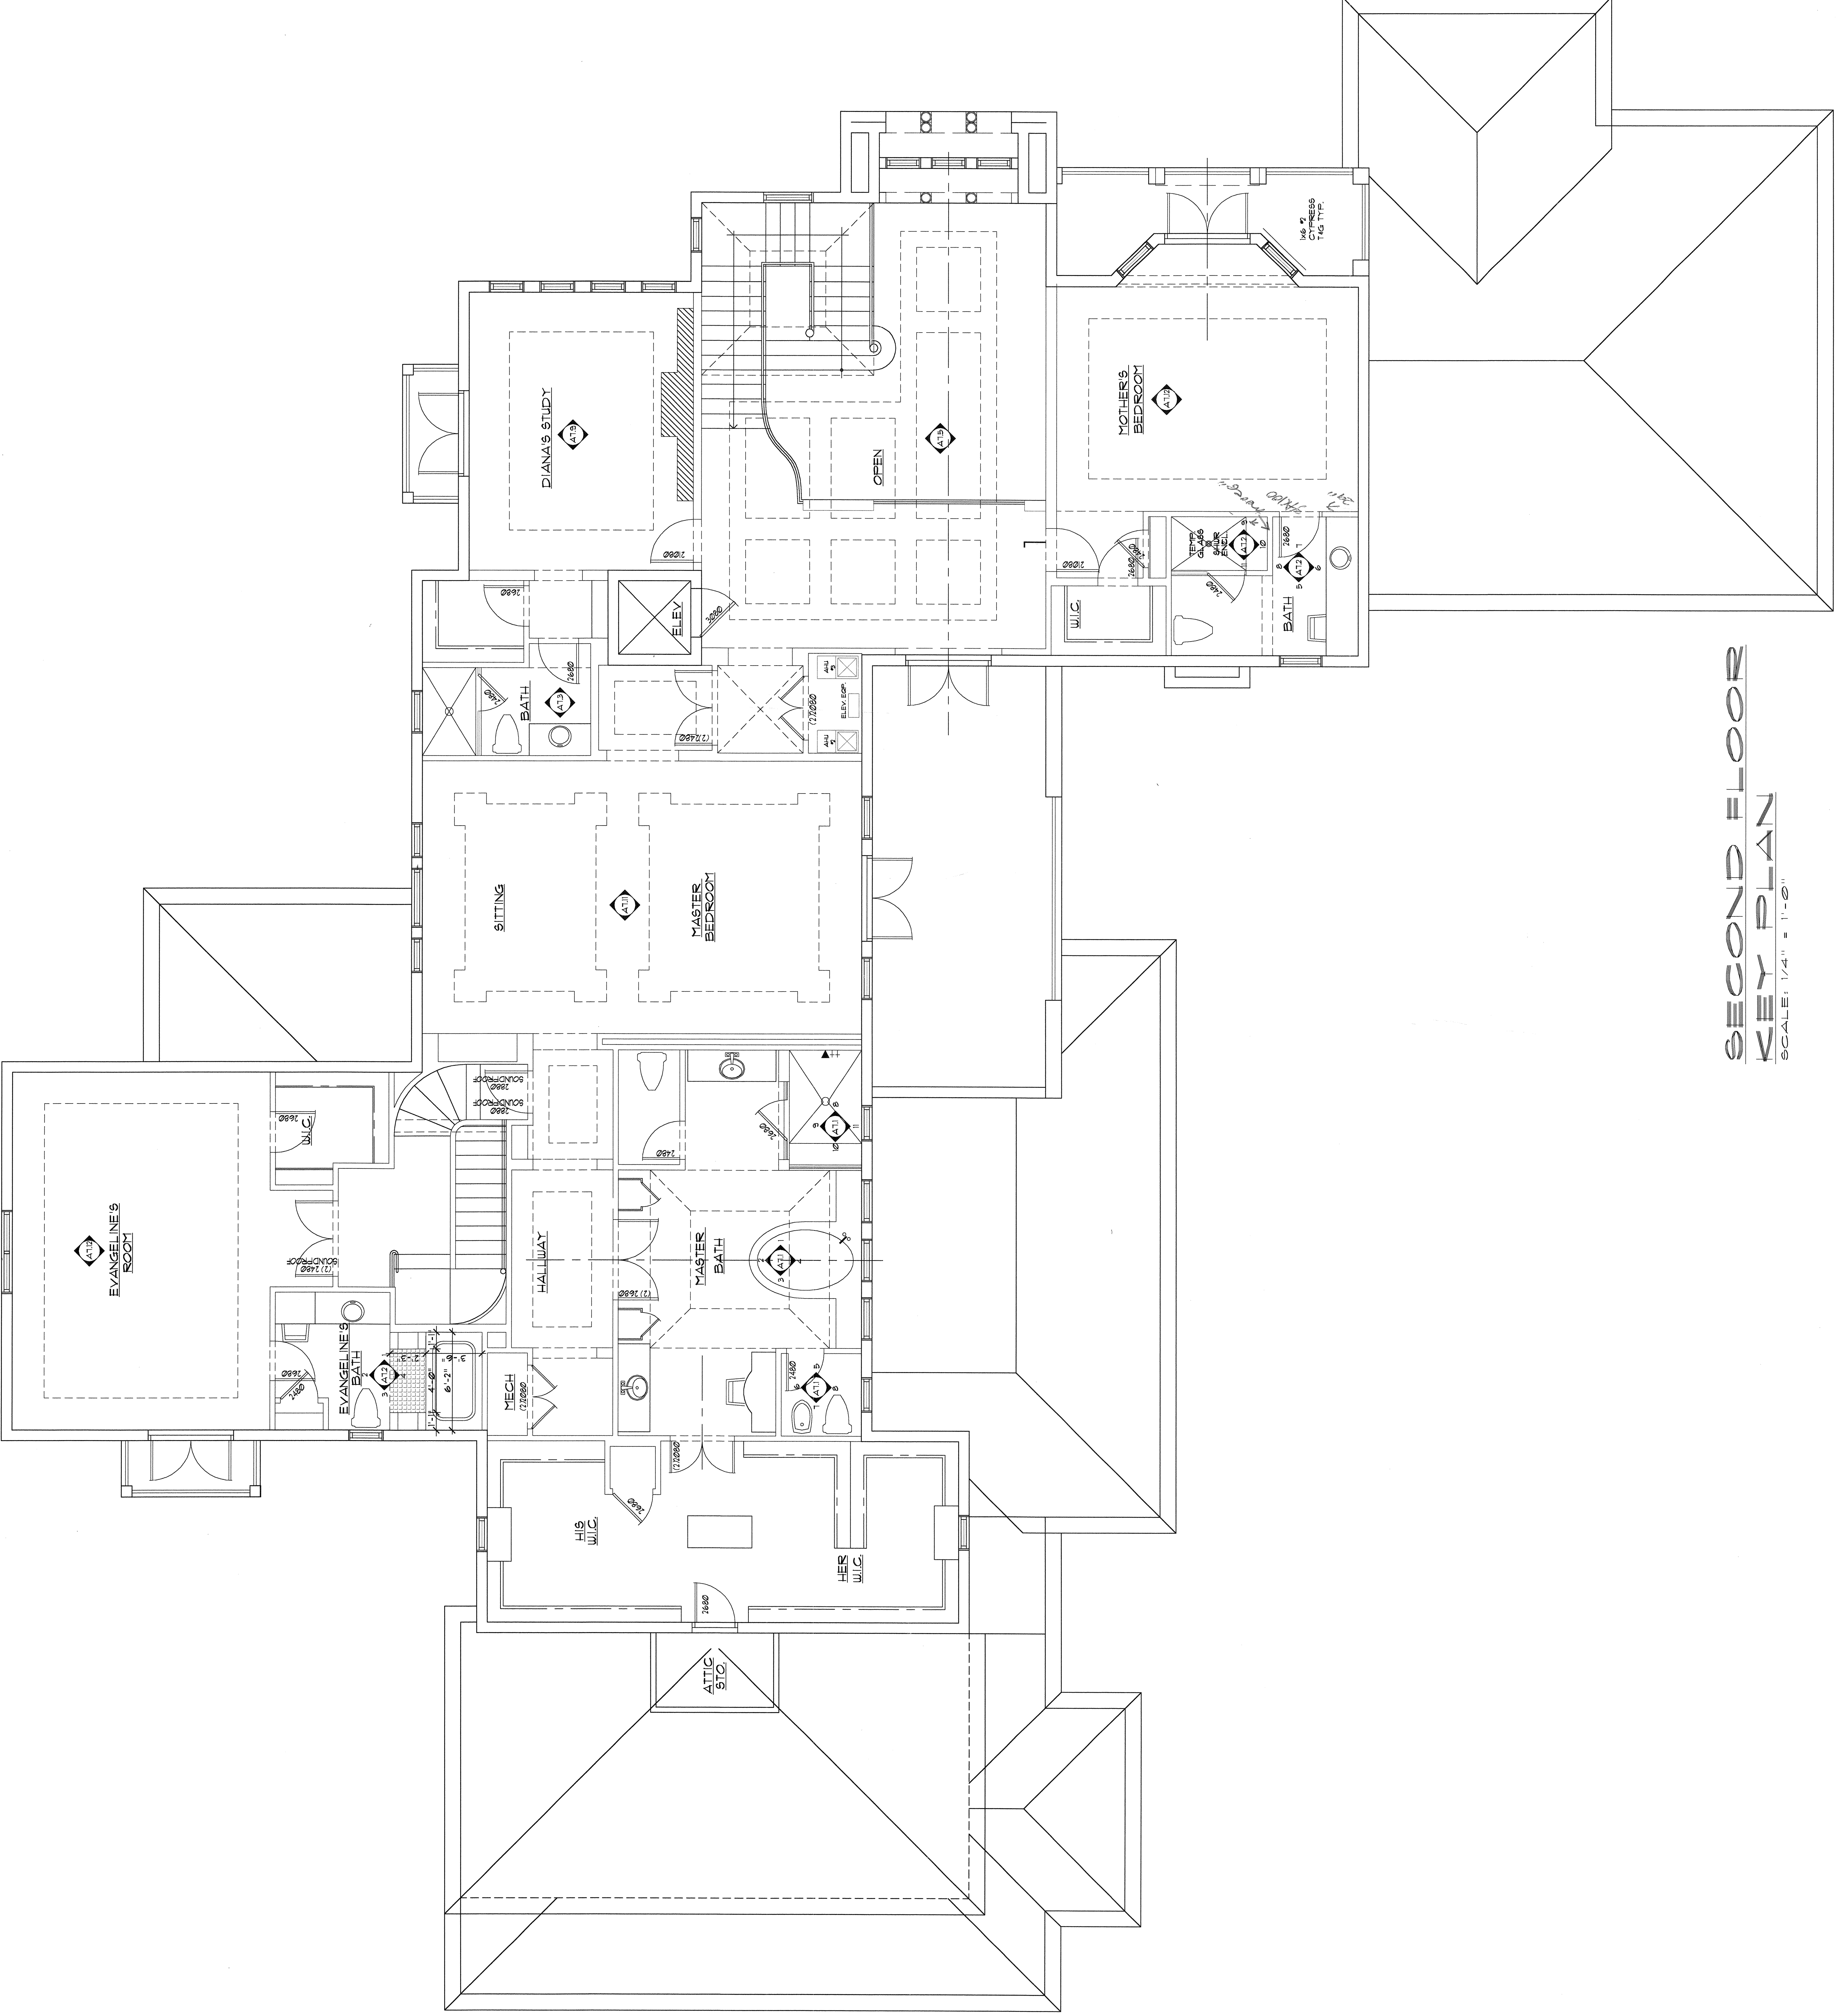

ISSUE	BY	DATE
FINAL SET	IKASU	04.20.06

**BEDOS RESIDENCE**  
 ROYAL PALM ESTATE BUILDERS  
 1176 COCONUT ROAD  
 BOCA RATON, FLORIDA

**ikasu**  
 design  
 377 SW 35th Avenue  
 Deerfield Beach, FL 33442  
 P: (561) 542-3515  
 F: (561) 892-6390  
 E: ikasudesign@gmail.com

JOB NO.	603 RFE
DATE	04.20.06
NO OF SHEETS	
DRAWN BY	IKASU

**A1.2**

**SECOND FLOOR**  
**KEY PLAN**  
 SCALE: 1/4" = 1'-0"